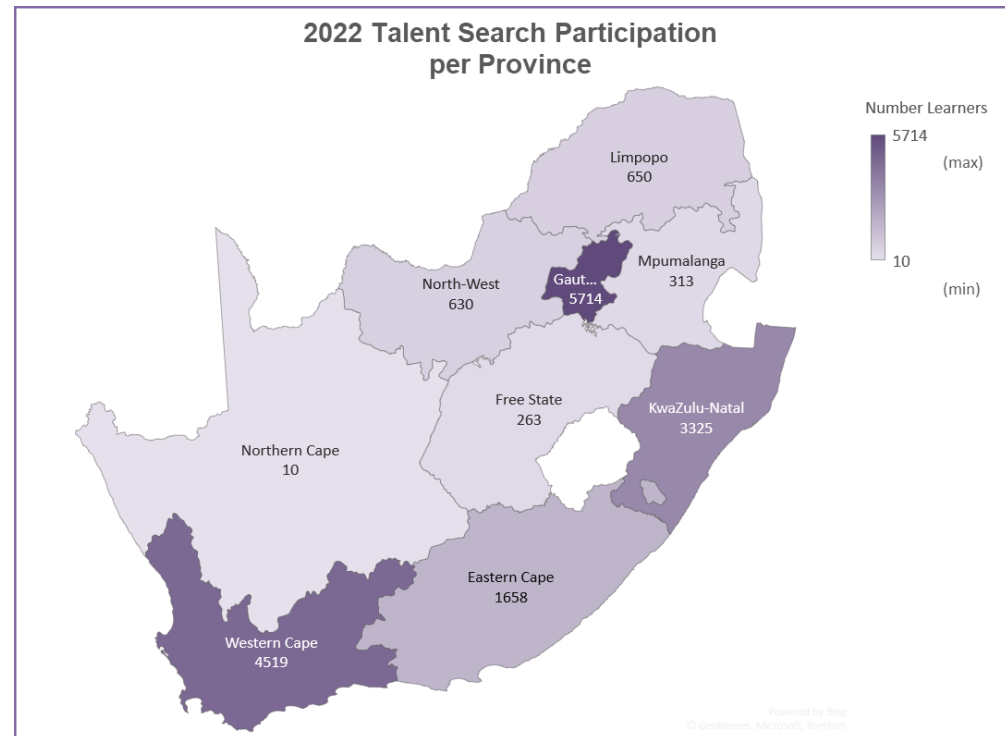

2022 Talent Search Results

2022 TS Results: Number of participating learners per province.

| Province | Number Learners |
|---------------------|-----------------|
| Eastern Cape | 1658 |
| Free State | 263 |
| Gauteng | 5714 |
| KwaZulu-Natal | 3325 |
| Limpopo | 650 |
| Mpumalanga | 313 |
| North West Province | 630 |
| Northern Cape | 10 |
| Western Cape | 4519 |
| Total | 17082 |