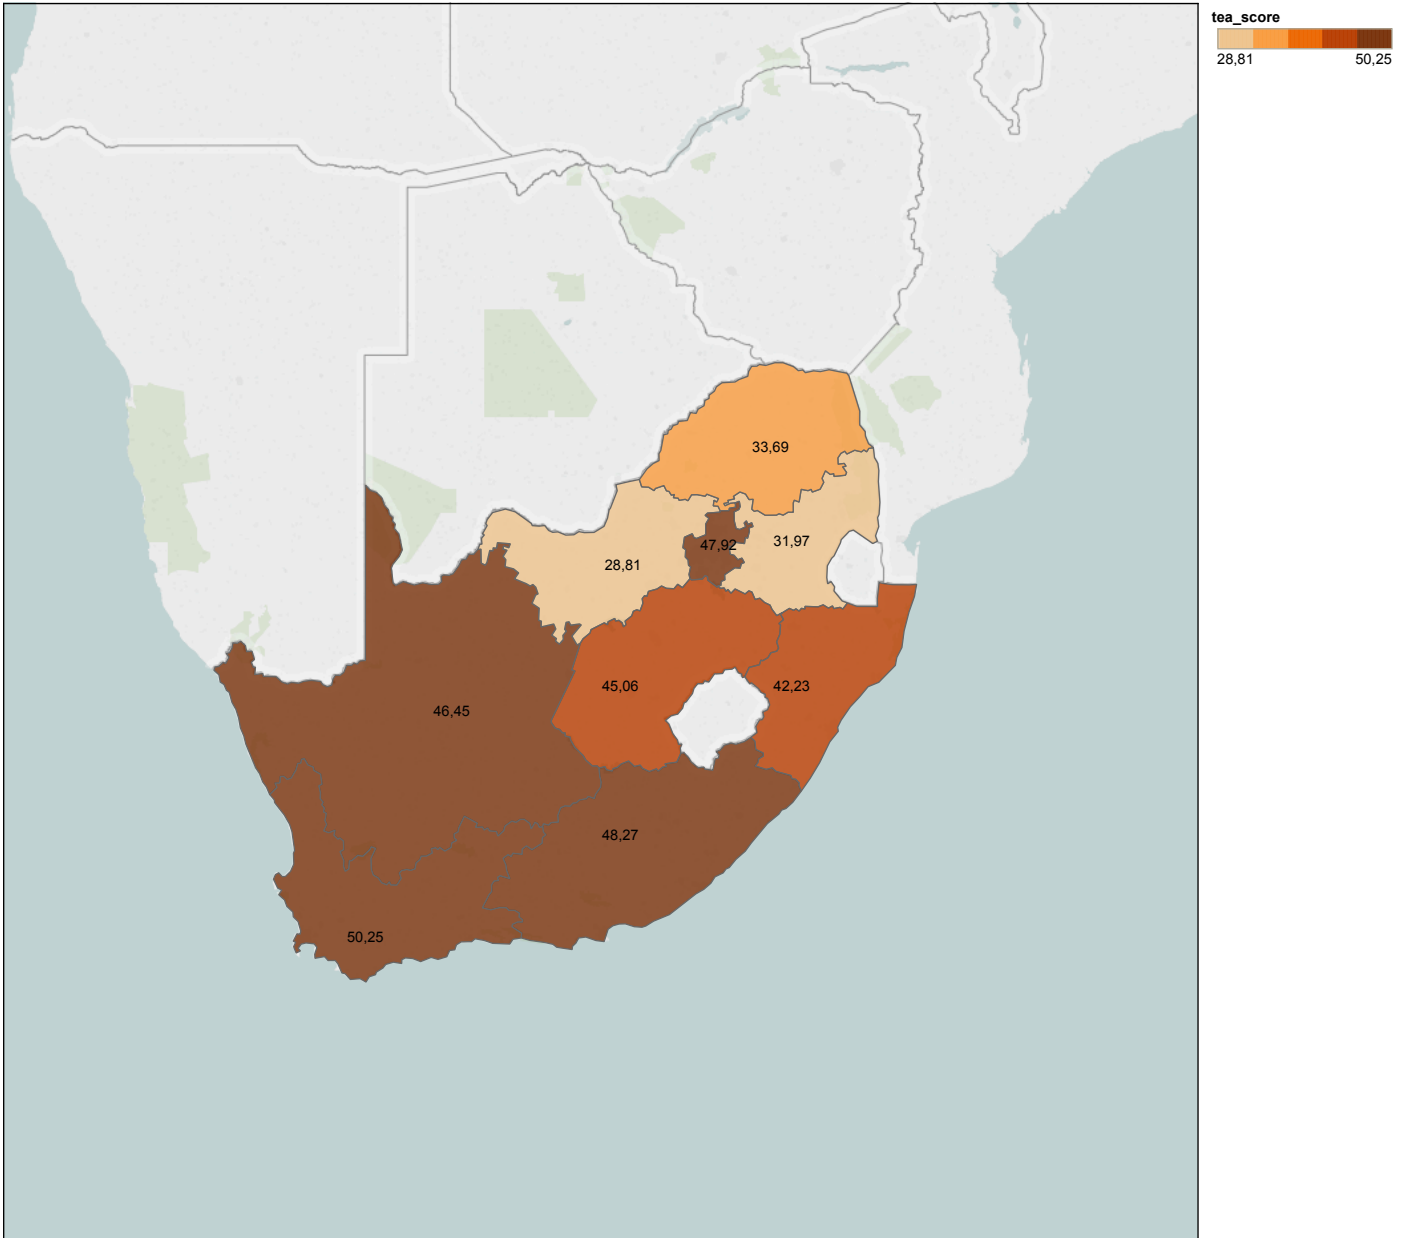

ProvinceScore

Map based on Longitude (generated) and Latitude (generated). Color shows average of tea_score. The marks are labeled by average of tea_score. Details are shown for pro_name. The data is filtered on tblcompetition_cmp_name and PartType. The tblcompetition_cmp_name filter keeps Talent Search 2016 and Talentsoek 2016. The PartType filter keeps Student.