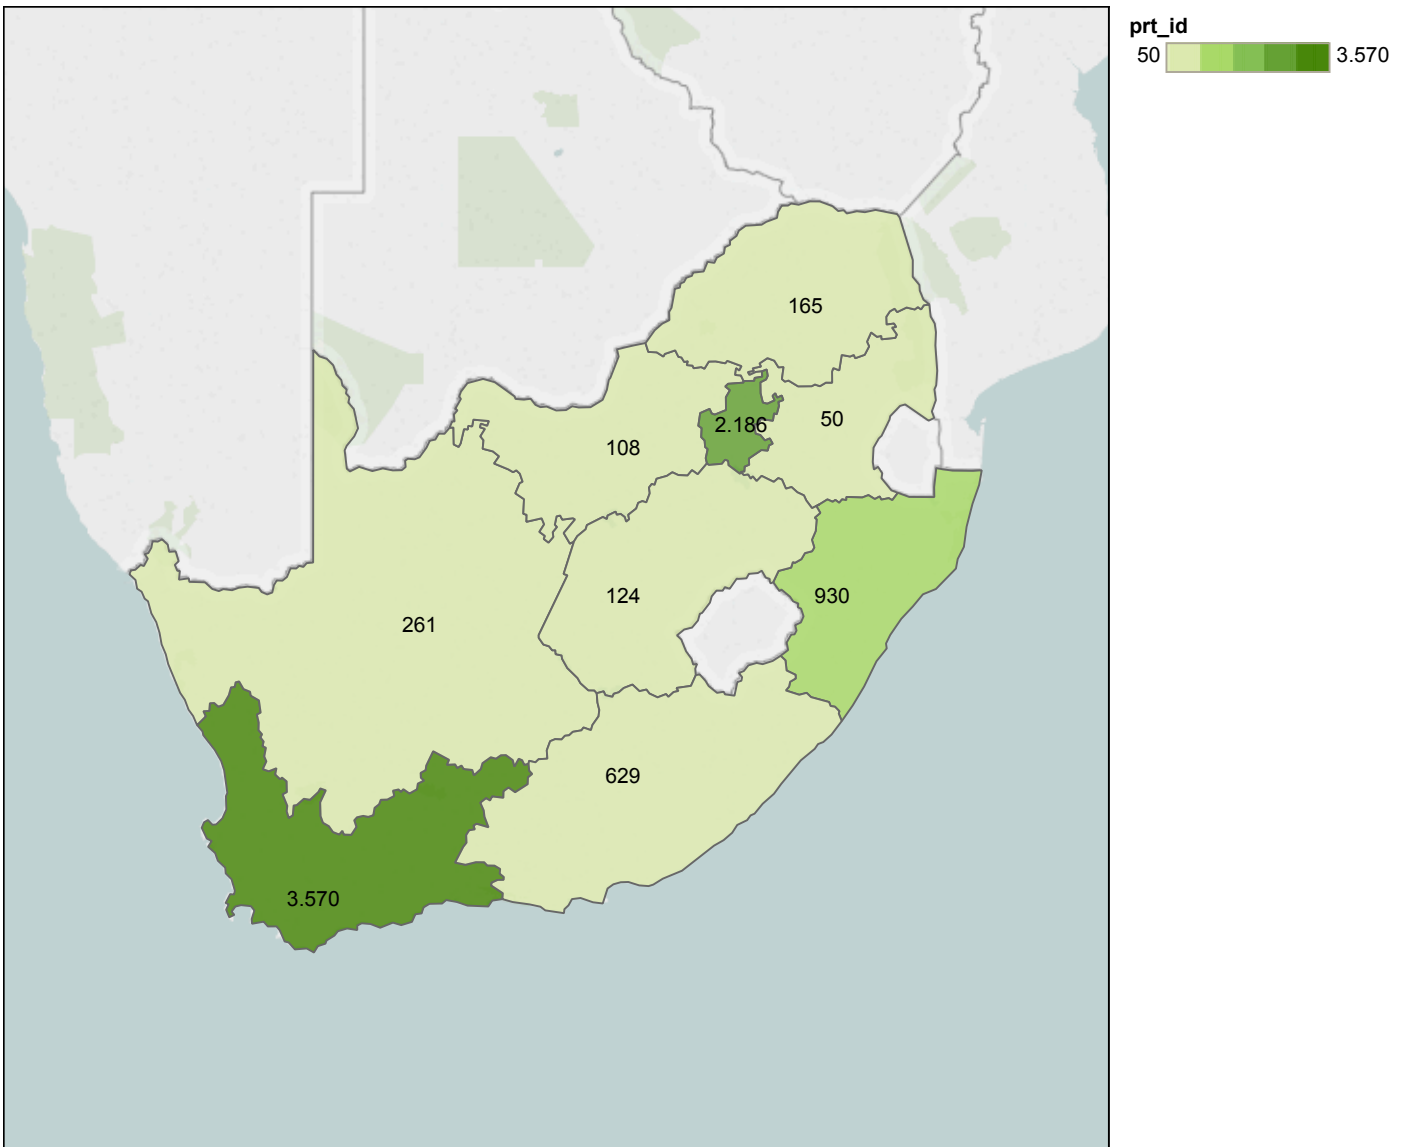

### ProvinceCount

Map based on Longitude (generated) and Latitude (generated). Color shows distinct count of prt\_id. The marks are labeled by distinct count of prt\_id. Details are shown for pro\_name. The data is filtered on tblcompetition\_cmp\_name and PartType. The tblcompetition\_cmp\_name filter keeps Talent Search 2015 and Talentsoek 2015. The PartType filter keeps Student.