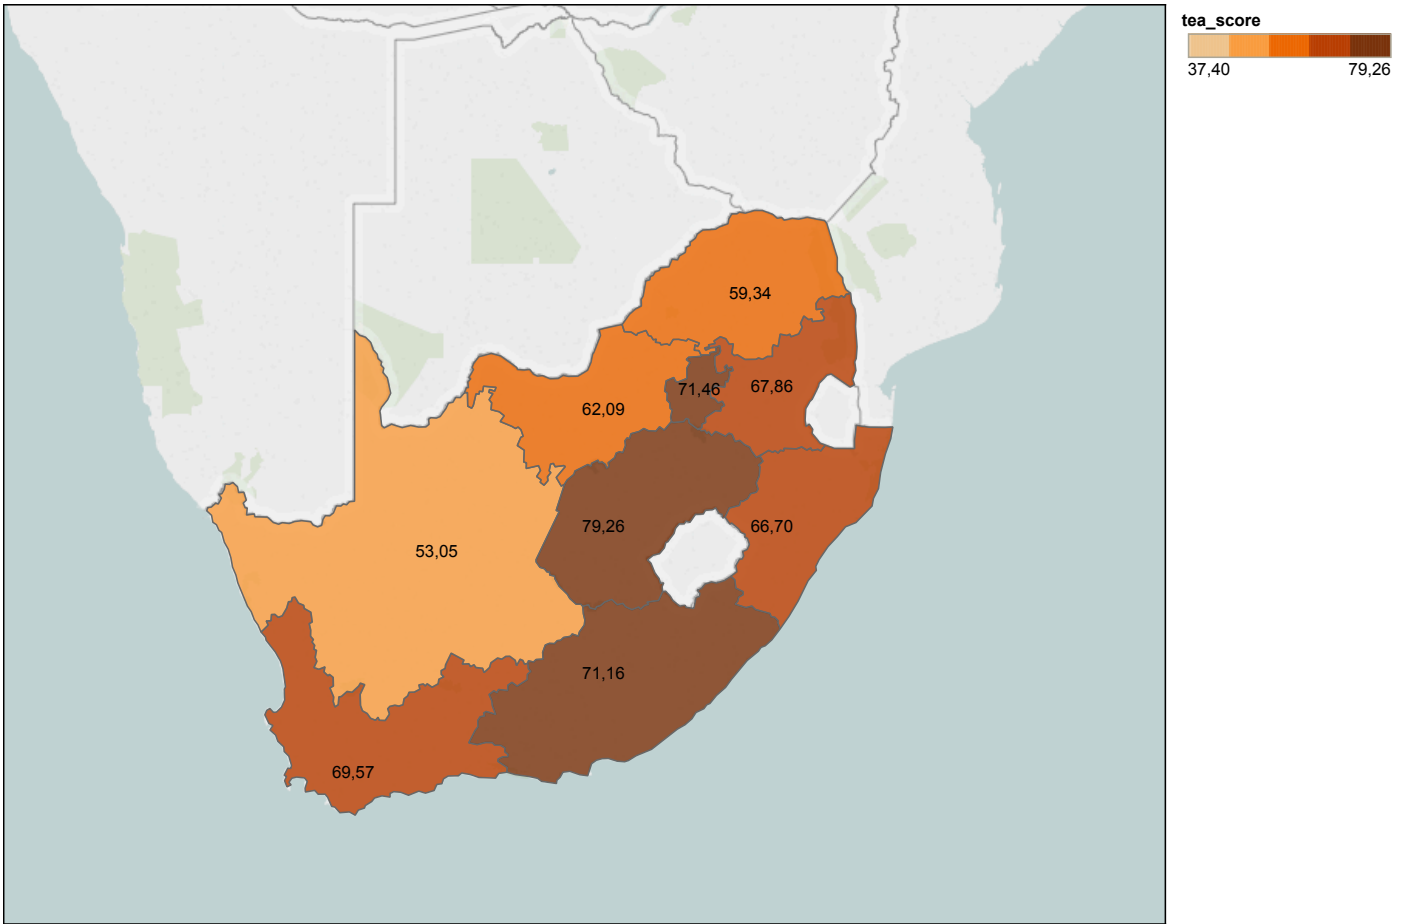

ProvinceScore

Map based on Longitude (generated) and Latitude (generated). Color shows average of tea_score. The marks are labeled by average of tea_score. Details are shown for pro_name. The data is filtered on tblcompetition_cmp_name and PartType. The tblcompetition_cmp_name filter keeps Talent Search 2015 and Talentsoek 2015. The PartType filter keeps Student.