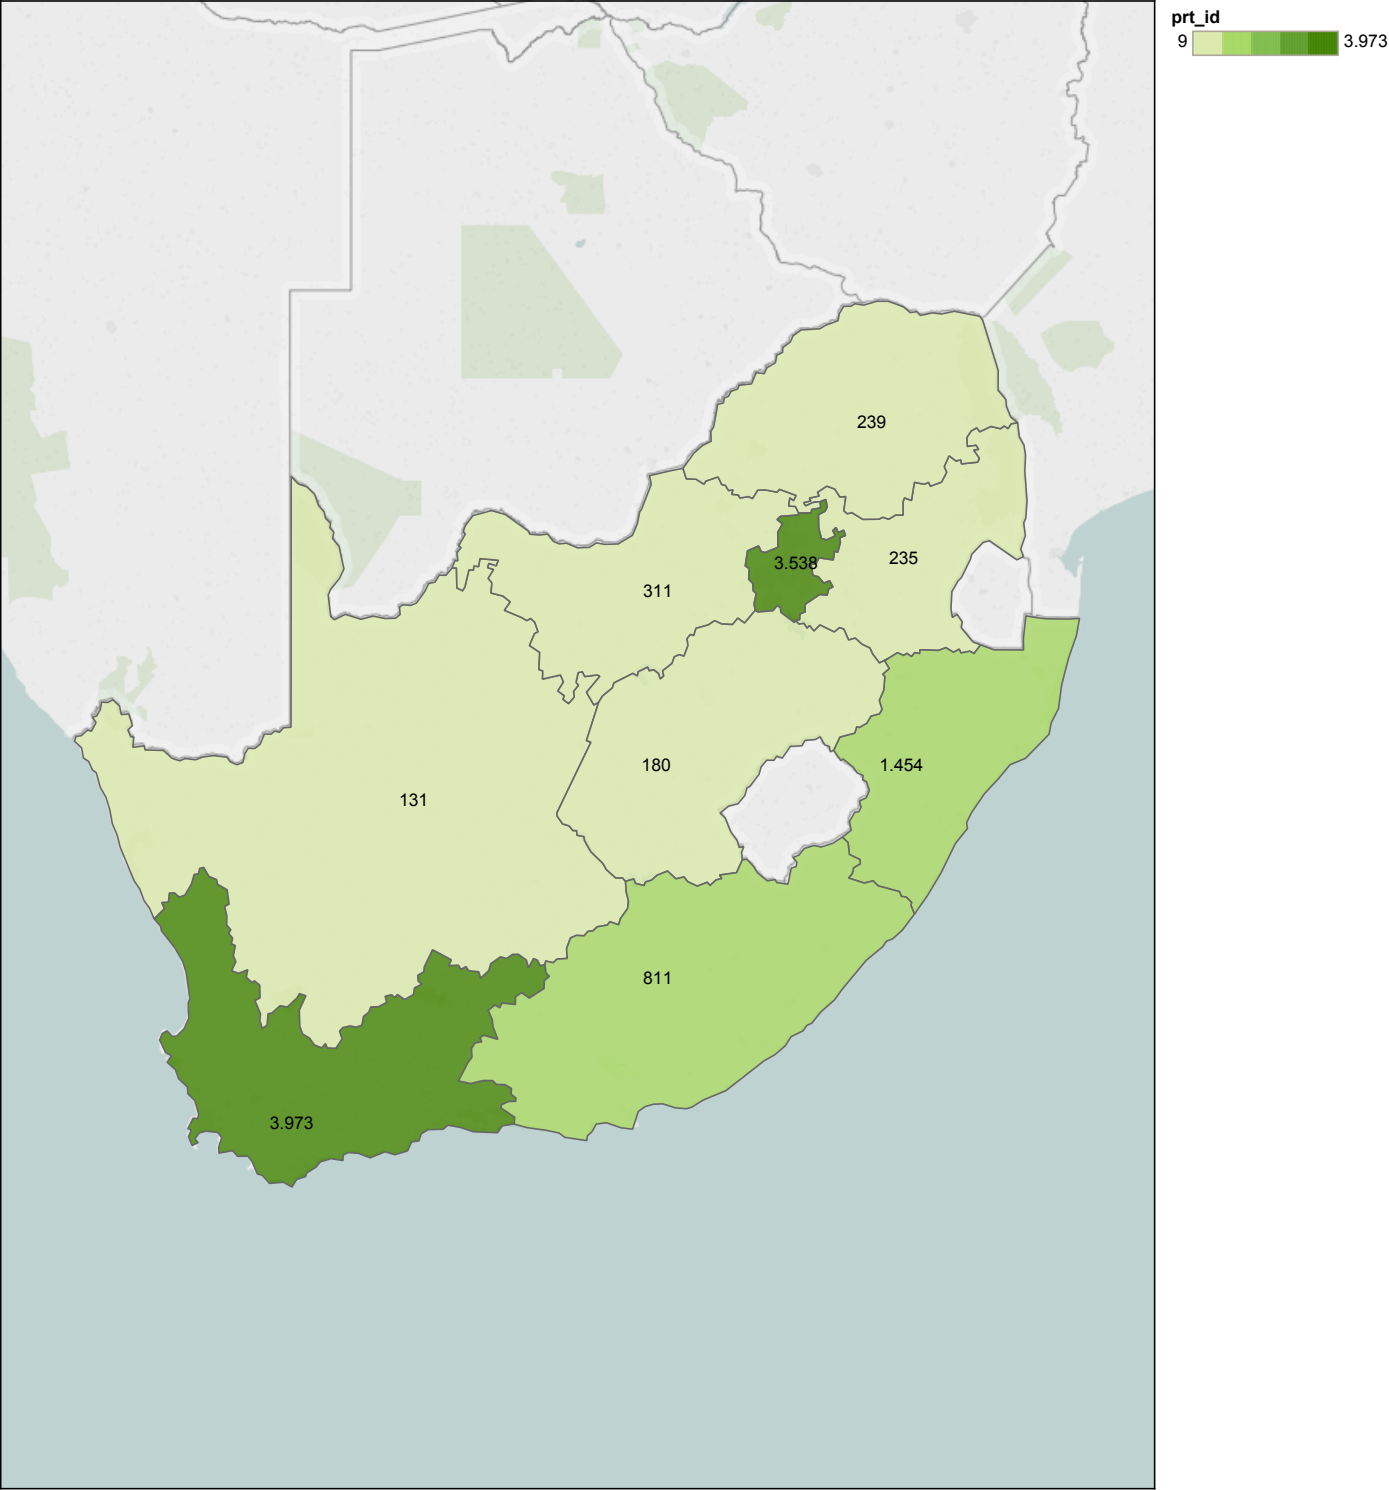

ProvinceCount

Map based on Longitude (generated) and Latitude (generated). Color shows distinct count of prt_id. The marks are labeled by distinct count of prt_id. Details are shown for pro_name. The data is filtered on tblcompetition_cmp_name and PartType. The tblcompetition_cmp_name filter keeps Talent Search 2016 and Talentsoek 2016. The PartType filter keeps Student.